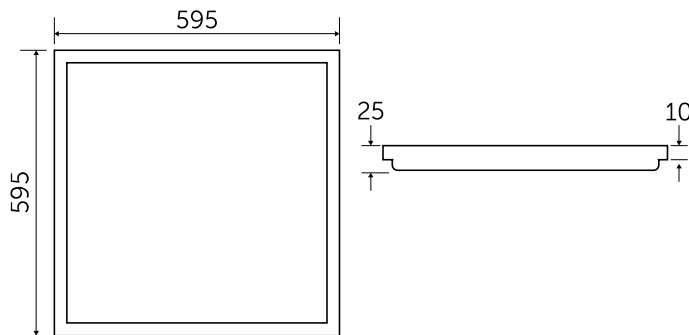

technical@belllighting.co.uk
sales@belllighting.co.uk